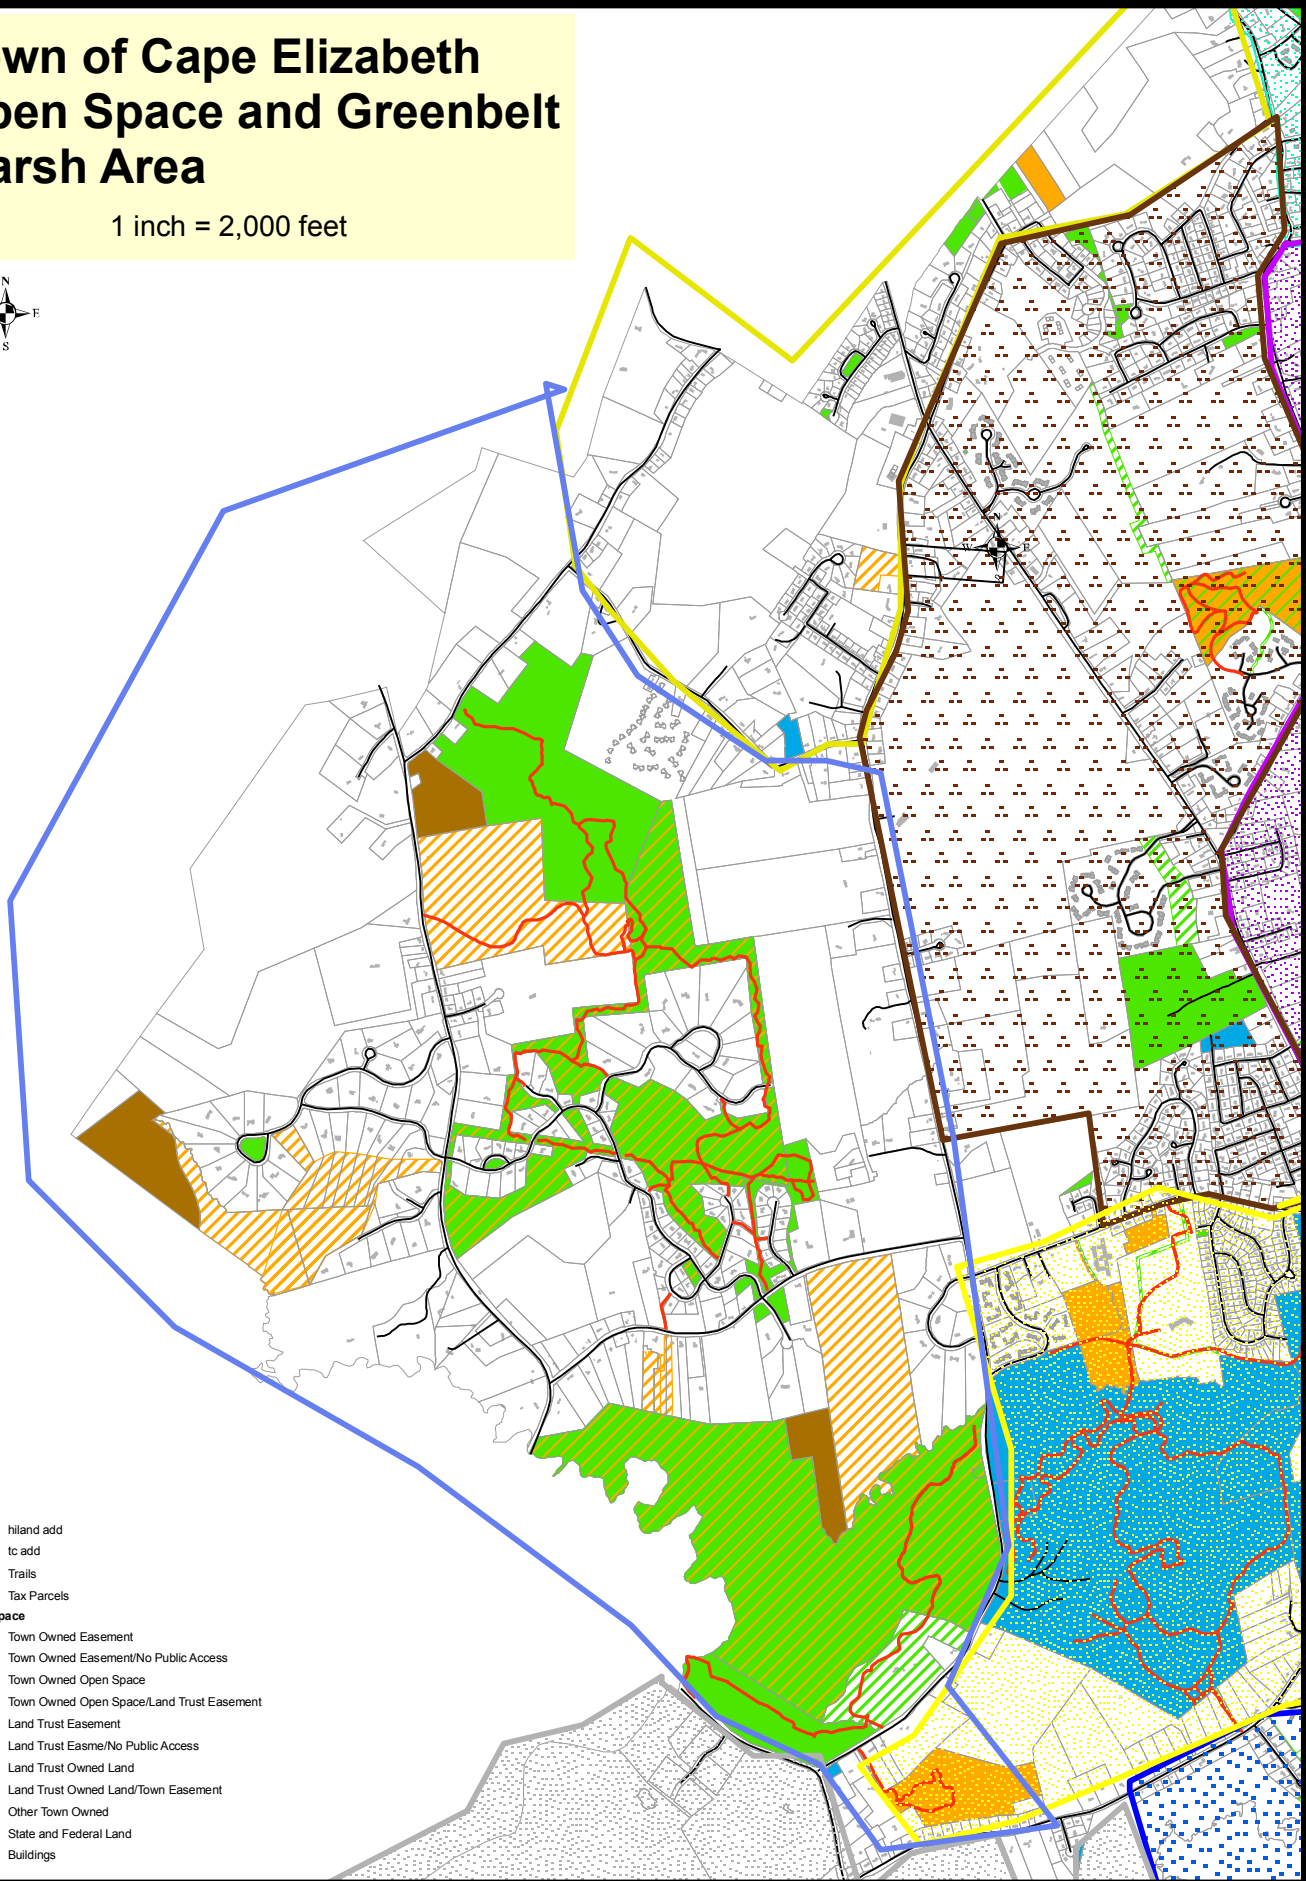

# Town of Cape Elizabeth Open Space and Greenbelt Marsh Area

1 inch = 2,000 feet

## Legend

-  hiland add
-  tc add
-  Trails
-  Tax Parcels
- Public Open Space**
-  Town Owned Easement
-  Town Owned Easement/No Public Access
-  Town Owned Open Space
-  Town Owned Open Space/Land Trust Easement
-  Land Trust Easement
-  Land Trust Easme/No Public Access
-  Land Trust Owned Land
-  Land Trust Owned Land/Town Easement
-  Other Town Owned
-  State and Federal Land
-  Buildings